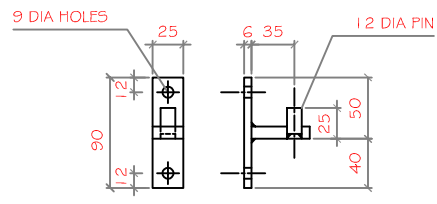

ELEVATION

PLAN ON A - A

2 x GATE HINGE

1 x GATE CATCH

'THE RACECOURSE RANGE'
 TYPE - EPSOM SINGLE.
 OPENING SIZE - 91.5cm (3'-0").
 FINISH - HOT DIPPED GALVANISED.

NOTE: ALL GATES SHOWN HINGED RIGHT, OPEN INWARDS (VIEWED FROM OUTSIDE)