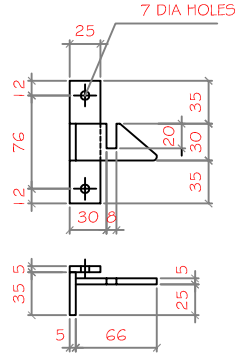

ELEVATION

PLAN ON A - A

2 x GATE HINGE

1 x GATE CATCH

'THE RACECOURSE RANGE'
 TYPE - EPSOM SINGLE.
 OPENING SIZE - 91.5cm (3'-0").
 FINISH - HOT DIPPED GALVANISED.

NOTE: ALL GATES SHOWN HINGED RIGHT, OPEN INWARDS (VIEWED FROM OUTSIDE)